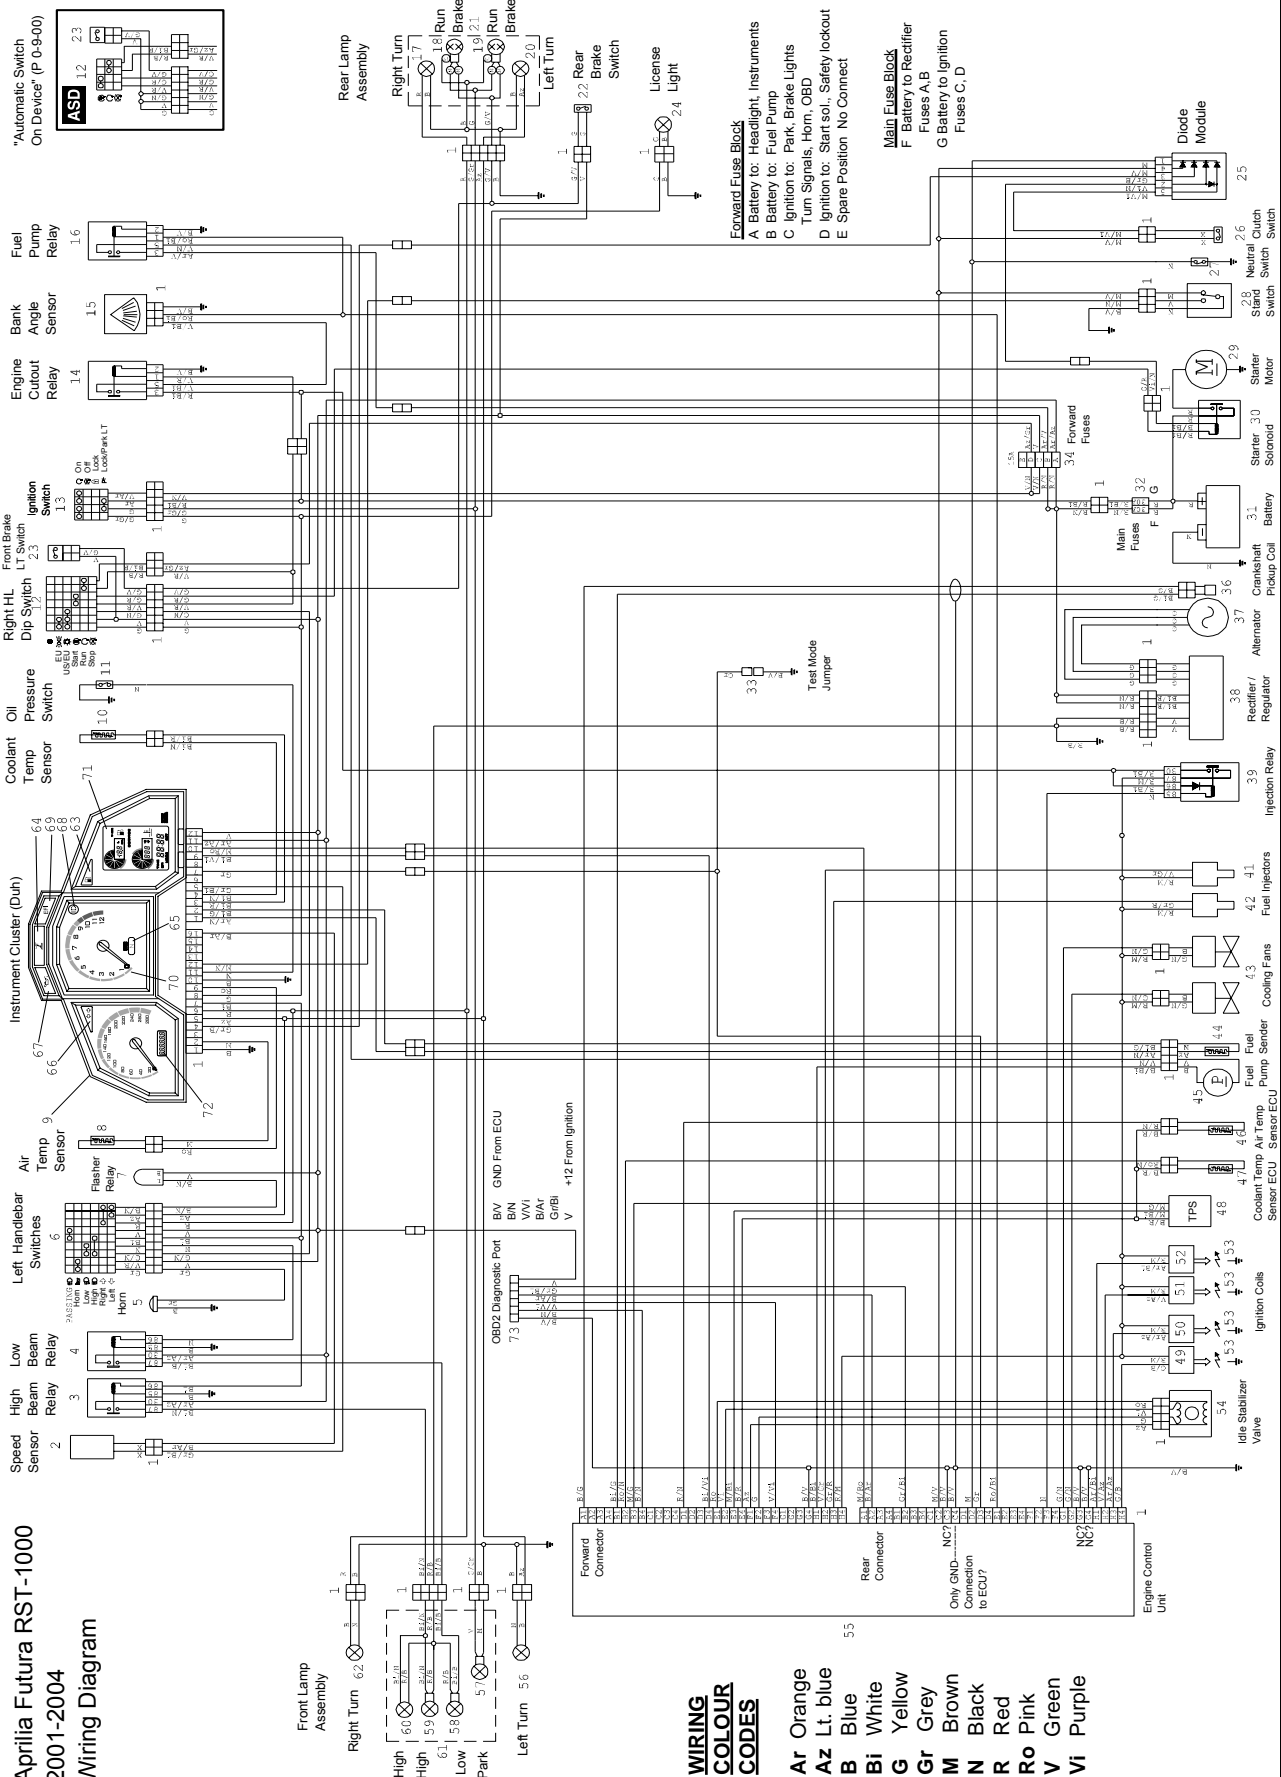

Wiring Diagram

**WIRING
COLOUR
CODES**

- Ar Orange
- Az Lt. blue
- B Blue
- Bi White
- G Yellow
- Gr Grey
- M Brown
- N Black
- R Red
- Ro Pink
- V Green
- Vi Purple

- Forward Fuse Block**
- A Battery to: Headlight, Instruments
 - B Battery to: Fuel Pump
 - C Ignition to: Park, Brake Lights
 - Tum Signals, Horn, OBD
 - D Ignition to: Start sol., Safety lockout
 - E Spare Position No Connect

- Main Fuse Block**
- F Battery to Rectifier
 - Fuses A, B
 - G Battery to Ignition
 - Fuses C, D